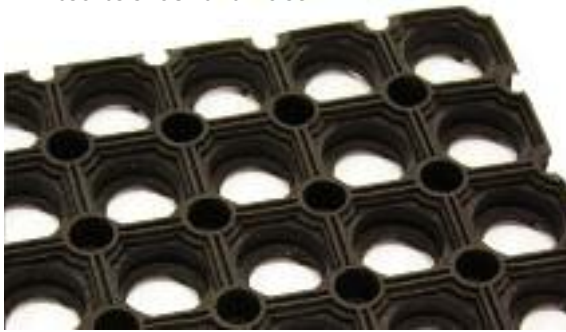

Safety Rubber Mat

Safety Rubber Mat

Our safety rubber mats offer an environmentally friendly, slip resistant, impact absorbing safety and footway surface. It is ideal for children's play areas, most multi-function play frames, springers, swings, fitness/fun trails and pathways. The mats are manufactured from recycled rubber and are easily installed on existing grass and are pegged to the ground, allowing the grass to grow through the mesh apertures.

- Tested to BS EN 1177:1998 3 Metre Critical Fall Height (Tested by RAPRA)
- Can be used on flat or contoured landscapes
- Suitable for all weather, extreme temperatures and resists wind uplift
- Moulded slip resistant cellular structure with excellent durability and comfort
- Large openings of 2.5cm diameter allow liquid and debris to drain, keeping surface dry and clean
- Requires no special skills or tools allowing a quick and easy installation - fixed using plastic pegs and ties
- No costly base works (as required for conventional tiles or wet pour)
- Ideal for green field sites, disappears from view once turf has re-grown
- Wheelchair and pushchair accessible
- Absorbs shock and noise

The mats should be laid onto a ground stabilisation mesh (please contact our technical team for further details) and pegged using the plastic pegs, whilst the edges on the mats are tied together using cable ties. Please request full installation instructions.

Please check the suitability of this product prior to installation as the CFH figure will be affected by soil type, moisture and grass.

Fixing Pegs & Cable Ties

Grass grows through the mat's apertures creating a safe naturally grassed play surface