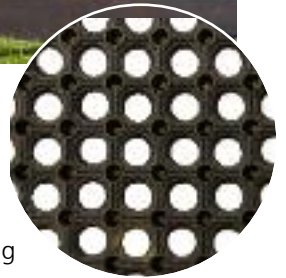

Safety Rubber Mat

Safety Rubber Mat

Our safety rubber mats offer an environmentally friendly, slip resistant, impact absorbing safety and footway surface. It is ideal for children's play areas, most multi-function play frames, springers, swings, fitness/fun trails and pathways. The mats are manufactured from recycled rubber and are easily installed on existing grass and are pegged to the ground, allowing the grass to grow through the mesh apertures.

- Tested to BS EN 1177:1998 3 Metre Critical Fall Height (Tested by RAPRA)
- Can be used on flat or contoured landscapes
- Suitable for all weather, extreme temperatures and resists wind uplift
- Moulded slip resistant cellular structure with excellent durability and comfort
- Large openings of 2.5cm diameter allow liquid and debris to drain, keeping surface dry and clean
- Requires no special skills or tools allowing a quick and easy installation - fixed using plastic pegs and ties
- No costly base works (as required for conventional tiles or wet pour)
- Ideal for green field sites, disappears from view once turf has re-grown
- Wheelchair and pushchair accessible
- Absorbs shock and noise

The mats should be laid onto a ground stabilisation mesh (please contact our technical team for further details) and pegged using the plastic pegs, whilst the edges on the mats are tied together using cable ties. Please request full installation instructions.

Please check the suitability of this product prior to installation as the CFH figure will be affected by soil type, moisture and grass.

Fixing Pegs & Cable Ties

Grass grows through the mat's apertures creating a safe naturally grassed play surface