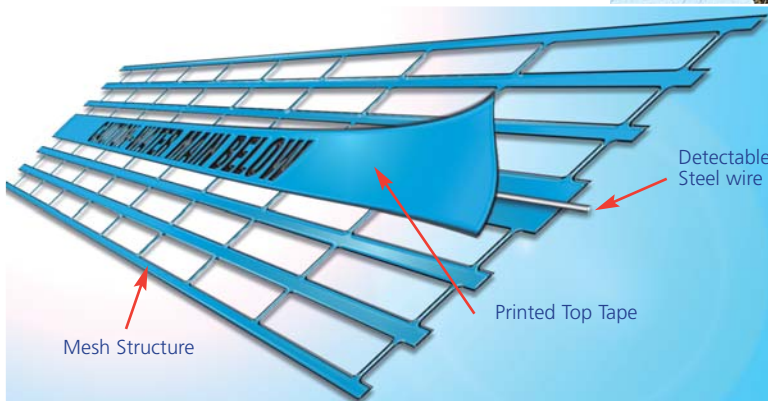

## Detectable Mesh

### Detectamesh®

Detectamesh® is a high strength coloured rot resistant homopolymer polypropylene mesh incorporating a traceable stainless steel wire or aluminium foil, and overprinted with a warning message in black. Laid halfway between the pipe or cable and the surface in the back-filled trench, Detectamesh® is used with standard pipe and cable locators for the location of non-metallic underground buried services.

- Mesh manufactured to BS EN 12613:2001
- Bagged for storage and protection
- Various colours available
- Crimps and crimping tool available
- Bespoke texts manufactured to order

## Detectaccessories

To ensure a continuous signal along the mesh it is important to use our wire crimps and crimping tool. This gives the join sufficient strength to cope with most back fills. If it is not installed correctly then the signal may not pass from join to join.